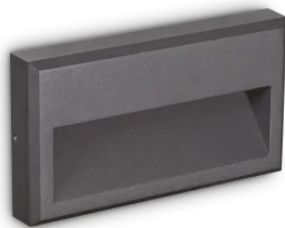

## Esterno - Applique

Outdoor wall mounted lamp with integrated LED sources and direct asymmetrical light emission

<b>Ean</b>	8021696250854
<b>Articolo</b>	FEBE-1 AP 3000K
<b>Installazione</b>	Applique
<b>Garanzia</b>	5 years
<b>Peso lordo</b>	0.85 kg
<b>Volume</b>	0.001248 m <sup>3</sup>