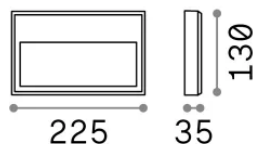

Info sorgente e prestazionali

Sorgente integrata	Integrated LED module
Sorgente sostituibile	No
Potenza	6 W
Emissione	Direct Asymmetrical
Consumo massimo	max 6 W
Caratteristiche LED	LED SMD
CCT LED	3000 K
Durata LED (t. 25°c)	30000 h
CRI	> 90
SDCM	3
Fascio luminoso	-
Flusso sorgente	550 lm
Flusso utile	130 lm
Rischio fotobiologico	EXEMPT