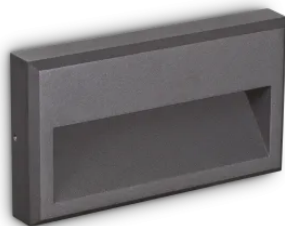

## Esterno - Applique

Outdoor wall mounted lamp with integrated LED sources and direct asymmetrical light emission

<b>Ean</b>	8021696250854
<b>Articolo</b>	FEBE-1 AP 3000K
<b>Installazione</b>	Applique
<b>Garanzia</b>	5 years
<b>Peso lordo</b>	0.85 kg
<b>Volume</b>	0.001296 m <sup>3</sup>