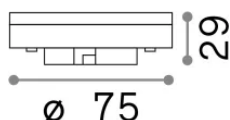

Info generali

Lampadine e accessori - Lampadine gx53

Dimmable light bulb with integrated LED sources and direct light emission

| | |
|----------------------|--------------------------|
| Ean | 8021696252551 |
| Articolo | GX53 9W 3000K CRI80 DIMM |
| Installazione | Light bulb |
| Garanzia | 5 years |
| Peso lordo | 0.03 kg |
| Volume | 0.000256 m ³ |

Info sorgente e prestazionali

| | |
|-----------------------------|----------|
| Potenza | 9 W |
| Emissione | Direct |
| Consumo massimo | max 9 W |
| CCT LED | 3000 K |
| Durata LED (t. 25°C) | 25000 h |
| CRI | > 80 |
| Fascio luminoso | 110 ° |
| Flusso utile | 890 lm |
| Potenza in stand-by | < 0.50 W |