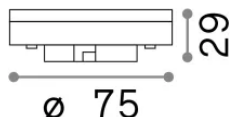

## Lampadine e accessori - Lampadine gx53

Dimmable light bulb with integrated LED sources and direct light emission

|                      |                          |
|----------------------|--------------------------|
| <b>Ean</b>           | 8021696252568            |
| <b>Articolo</b>      | GX53 9W 4000K CRI80 DIMM |
| <b>Installazione</b> | Light bulb               |
| <b>Garanzia</b>      | 5 years                  |
| <b>Peso lordo</b>    | 0.03 kg                  |
| <b>Volume</b>        | 0.000169 m <sup>3</sup>  |