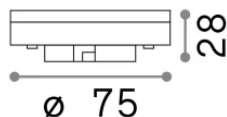

Info sorgente e prestazionali

Potenza	7 W
Emissione	Direct
Consumo massimo	max 7 W
CCT LED	4000 K
Durata LED (t. 25°C)	25000 h
CRI	> 80
Fascio luminoso	110 °
Flusso utile	760 lm