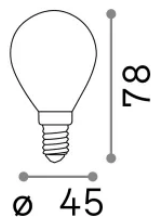

Info sorgente e prestazionali

Potenza	4 W
Emissione	Diffuse
Consumo massimo	max 4 W
CCT LED	4000 K
Durata LED (t. 25°C)	25000 h
CRI	> 80
Fascio luminoso	-
Flusso utile	480 lm