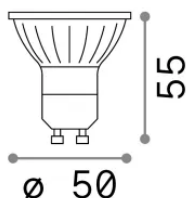

Info generali

Lampadine e accessori - Lampadine gu10

Non-dimmable light bulb with integrated LED sources and direct light emission

Ean	8021696253497
Articolo	GU10 05W 430Lm 4000K CRI90
Installazione	Light bulb
Garanzia	5 years
Peso lordo	0.08 kg
Volume	0.000138 m ³

Potenza	5 W
Emissione	Direct
Consumo massimo	max 5 W
CCT LED	4000 K
Durata LED (t. 25°C)	25000 h
CRI	> 90
Fascio luminoso	50 °
Flusso utile	430 lm
Rischio fotobiologico	1