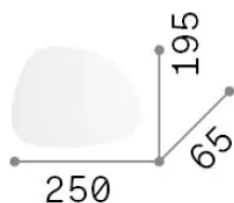

Info sorgente e prestazionali

Sorgente integrata	Integrated LED module
Sorgente sostituibile	Replaceable (by qualified operators only)
Potenza	LED 15 W
Emissione	Indirect
Consumo massimo	max 15 W
Caratteristiche LED	LED SMD BRIDGELUX
CCT LED	3000 K
Durata LED (t. 25°c)	50000 h
CRI	> 90
SDCM	3
Flusso sorgente	1500 lm
Flusso utile	1180 lm
Lampadina inclusa	1
Lampadina consigliata	LED INTEGRATO 1500Lm 3000K