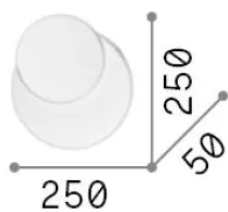

Info sorgente e prestazionali

Sorgente integrata	Integrated LED module
Sorgente sostituibile	Replaceable (by qualified operators only)
Potenza	LED 15 W
Emissione	Diffuse
Consumo massimo	max 15 W
Caratteristiche LED	LED SMD
CCT LED	3000 K
Durata LED (t. 25°c)	20000 h
CRI	> 90
SDCM	3
Flusso sorgente	2000 lm
Flusso utile	1780 lm
Lampadina inclusa	1
Lampadina consigliata	LED INTEGRATO 2000Lm 3000K