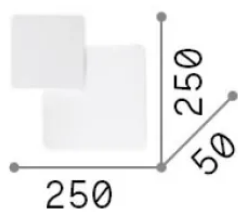

Info sorgente e prestazionali

Sorgente integrata	Integrated LED module
Sorgente sostituibile	Replaceable (by qualified operators only)
Potenza	LED 15 W
Emissione	Diffuse
Consumo massimo	max 15 W
Caratteristiche LED	LED SMD
CCT LED	3000 K
Durata LED (t. 25°C)	20000 h
CRI	> 90
SDCM	3
Flusso sorgente	2000 lm
Flusso utile	1780 lm
Lampadina inclusa	1
Lampadina consigliata	LED INTEGRATO 2000Lm 3000K