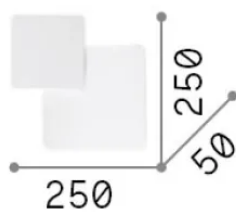

Info generali

Interno - Applique

Indoor wall mounted lamp with integrated LED sources and diffuse light emission

Ean	8021696259352
Articolo	POUCHE AP SQUARE
Installazione	Applique
Garanzia	5 years
Peso lordo	1.68 kg
Volume	0.005488 m ³

Info sorgente e prestazionali

Sorgente integrata	Integrated LED module
Sorgente sostituibile	Replaceable (by qualified operators only)
Potenza	LED 15 W
Emissione	Diffuse
Consumo massimo	max 15 W
Caratteristiche LED	LED SMD
CCT LED	3000 K
Durata LED (t. 25°c)	20000 h
CRI	> 90
SDCM	3
Flusso sorgente	2000 lm
Flusso utile	1780 lm
Lampadina inclusa	1
Lampadina consigliata	LED INTEGRATO 2000Lm 3000K