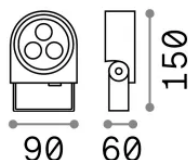

Info sorgente e prestazionali

Sorgente integrata	Integrated LED module
Sorgente sostituibile	No
Potenza	8,5 W
Emissione	Direct
Consumo massimo	max 8,5 W
Caratteristiche LED	LED SMD OSRAM
CCT LED	3000 K
Durata LED (t. 25°c)	50000 h
CRI	> 90
SDCM	3
Fascio luminoso	30°
Flusso sorgente	550 lm
Flusso utile	390 lm