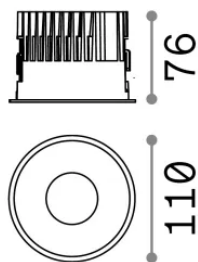

Info sorgente e prestazionali

Sorgente integrata	Integrated LED module
Sorgente sostituibile	Replaceable (by qualified operators only)
Potenza	15 W
Emissione	Direct
Consumo massimo	max 15 W
Caratteristiche LED	LED COB CITIZEN
CCT LED	4000 K
Durata LED (t. 25°c)	50000 h
CRI	> 90
SDCM	3
Fascio luminoso	50°
UGR massimo	< 19
Flusso sorgente	1400 lm
Flusso utile	1150 lm