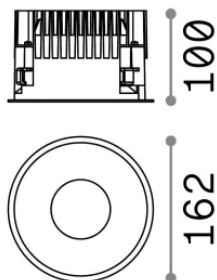

Info sorgente e prestazionali

Sorgente integrata	Integrated LED module
Sorgente sostituibile	Replaceable (by qualified operators only)
Potenza	28 W
Emissione	Direct
Consumo massimo	max 28 W
Caratteristiche LED	LED COB CITIZEN
CCT LED	3000 K
Durata LED (t. 25°c)	50000 h
CRI	> 90
SDCM	3
Fascio luminoso	60°
UGR massimo	< 19
Flusso sorgente	2650 lm
Flusso utile	2130 lm