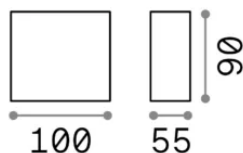

Info sorgente e prestazionali

Sorgente integrata	Integrated LED module
Sorgente sostituibile	No
Potenza	11 W
Emissione	Direct + Indirect
Consumo massimo	max 11 W
Caratteristiche LED	LED COB CREE
CCT LED	4000 K
Durata LED (t. 25°c)	30000 h
CRI	> 90
SDCM	3
Fascio luminoso	85+85°
Flusso sorgente	1150 lm
Flusso utile	900 lm
Rischio fotobiologico	2