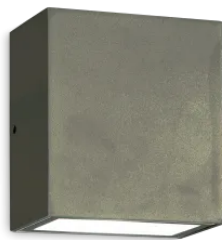

## Esterno - Applique

Outdoor wall mounted lamp with integrated LED sources and direct/indirect light emission

<b>Ean</b>	8021696268293
<b>Articolo</b>	ARGO AP2 ANTRACITE 4000K
<b>Installazione</b>	Applique
<b>Garanzia</b>	5 years
<b>Peso lordo</b>	0.64 kg
<b>Volume</b>	0.00112 m <sup>3</sup>