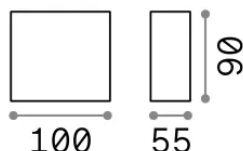

Info sorgente e prestazionali

Sorgente integrata	Integrated LED module
Sorgente sostituibile	No
Potenza	11 W
Emissione	Direct + Indirect
Consumo massimo	max 11 W
Caratteristiche LED	LED COB CREE
CCT LED	3000 K
Durata LED (t. 25°c)	30000 h
CRI	> 90
SDCM	3
Fascio luminoso	85+85°
Flusso sorgente	1000 lm
Flusso utile	850 lm
Rischio fotobiologico	1