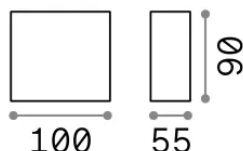

Info sorgente e prestazionali

Sorgente integrata	Integrated LED module
Sorgente sostituibile	No
Potenza	11 W
Emissione	Direct + Indirect
Consumo massimo	max 11 W
Caratteristiche LED	LED COB CREE
CCT LED	4000 K
Durata LED (t. 25°c)	30000 h
CRI	> 90
SDCM	3
Fascio luminoso	85+85°
Flusso sorgente	1150 lm
Flusso utile	980 lm
Rischio fotobiologico	2