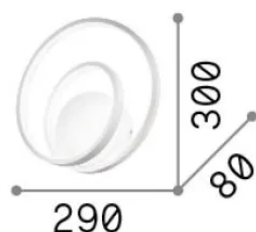

Info sorgente e prestazionali

Sorgente integrata	Integrated LED module
Sorgente sostituibile	No
Potenza	26 W
Emissione	Diffuse
Consumo massimo	max 26 W
Caratteristiche LED	LED SMD
CCT LED	3000 K
Durata LED (t. 25°c)	30000 h
CRI	> 90
SDCM	3
Fascio luminoso	-
Flusso sorgente	2500 lm
Flusso utile	1180 lm
Rischio fotobiologico	EXEMPT