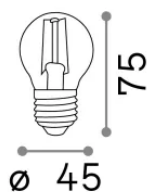

### Lampadine e accessori - Sfera

Non-dimmable light bulb with integrated LED sources and diffuse light emission

<b>Ean</b>	8021696271637
<b>Articolo</b>	E27 SFERA 4W 2700K CRI80 TRASP
<b>Installazione</b>	Light bulb
<b>Garanzia</b>	5 years
<b>Peso lordo</b>	0.04 kg
<b>Volume</b>	0.000225 m <sup>3</sup>