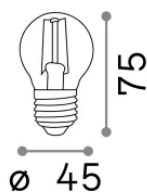

Info sorgente e prestazionali

Potenza	4 W
Emissione	Diffuse
Consumo massimo	max 4 W
CCT LED	2700 K
Durata LED (t. 25°C)	25000 h
CRI	> 80
Fascio luminoso	-
Flusso utile	470 lm