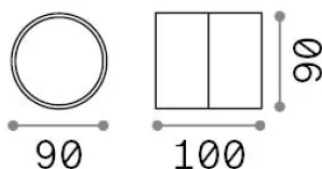

Info sorgente e prestazionali

Sorgente integrata	Integrated LED module
Sorgente sostituibile	No
Potenza	7 W
Emissione	Direct
Consumo massimo	max 7 W
Caratteristiche LED	LED COB BRIDGELUX
CCT LED	3000 K
Durata LED (t. 25°c)	20000 h
CRI	> 90
SDCM	3
Fascio luminoso	108°
Flusso sorgente	580 lm
Flusso utile	480 lm
Rischio fotobiologico	1