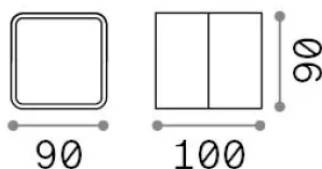

Info sorgente e prestazionali

Sorgente integrata	Integrated LED module
Sorgente sostituibile	No
Potenza	7 W
Emissione	Direct
Consumo massimo	max 7 W
Caratteristiche LED	LED COB BRIDGELUX
CCT LED	4000 K
Durata LED (t. 25°c)	20000 h
CRI	> 90
SDCM	3
Fascio luminoso	108°
Flusso sorgente	610 lm
Flusso utile	510 lm
Rischio fotobiologico	1