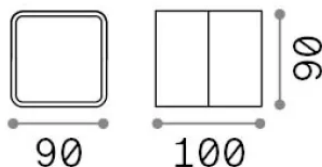

Info sorgente e prestazionali

Sorgente integrata	Integrated LED module
Sorgente sostituibile	No
Potenza	7 W
Emissione	Direct
Consumo massimo	max 7 W
Caratteristiche LED	LED COB BRIDGELUX
CCT LED	4000 K
Durata LED (t. 25°c)	20000 h
CRI	> 90
SDCM	3
Fascio luminoso	108°
Flusso sorgente	610 lm
Flusso utile	540 lm
Rischio fotobiologico	1