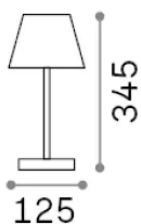

Info sorgente e prestazionali

Sorgente integrata	Integrated LED module
Sorgente sostituibile	No
Potenza	LED 1,8 W
Emissione	Direct
Consumo massimo	max 1,8 W
Caratteristiche LED	LED SMD
CCT LED	3000 K
Durata LED (t. 25°c)	25000 h
CRI	> 90
SDCM	3
Flusso sorgente	200 lm
Flusso utile	70 lm
Rischio fotobiologico	EXEMPT
Potenza in stand-by	< 0.50 W
Lampadina inclusa	1
Lampadina consigliata	LED INTEGRATO 200lm 3000K