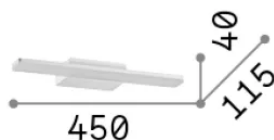

Info sorgente e prestazionali

Sorgente integrata	Integrated LED module
Sorgente sostituibile	No
Potenza	LED 12 W
Emissione	Direct
Consumo massimo	max 12 W
Caratteristiche LED	LED SMD
CCT LED	3000 K
Durata LED (t. 25°C)	50000 h
CRI	> 90
SDCM	3
Fascio luminoso	105°
Flusso sorgente	1350 lm
Flusso utile	1130 lm
Rischio fotobiologico	1
Lampadina inclusa	1
Lampadina consigliata	LED INTEGRATO 1350Lm 3000K