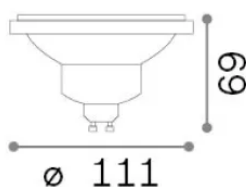

Info sorgente e prestazionali

Potenza	10 W
Emissione	Direct
Consumo massimo	max 10 W
CCT LED	3000 K
Durata LED (t. 25°C)	15000 h
CRI	> 80
Fascio luminoso	22 °
Flusso utile	720 lm
Rischio fotobiologico	2
Potenza in stand-by	< 0.50 W