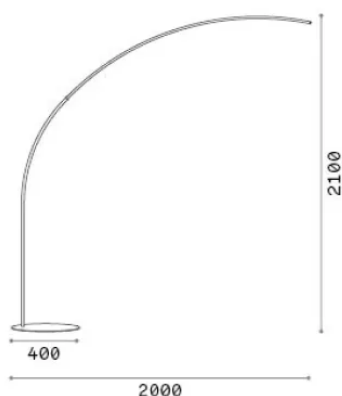

Info sorgente e prestazionali

Sorgente integrata	Integrated LED module
Sorgente sostituibile	Replaceable (by qualified operators only)
Potenza	LED 30 W
Emissione	Direct
Consumo massimo	max 30 W
Caratteristiche LED	LED SMD
CCT LED	3000 K
Durata LED (t. 25°c)	20000 h
CRI	> 90
SDCM	3
Flusso sorgente	2950 lm
Flusso utile	2200 lm
Rischio fotobiologico	1
Potenza in stand-by	< 0.50 W