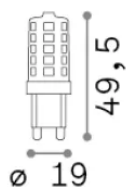

Info sorgente e prestazionali

Potenza	3,5 W
Emissione	Diffuse
Consumo massimo	max 3,5 W
CCT LED	3000 K
Durata LED (t. 25°C)	15000 h
CRI	> 80
Fascio luminoso	-
Flusso utile	420 lm
Rischio fotobiologico	1
Potenza in stand-by	< 0.50 W