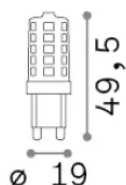

Info sorgente e prestazionali

Potenza	3,5 W
Emissione	Diffuse
Consumo massimo	max 3,5 W
CCT LED	3000 K
Durata LED (t. 25°C)	15000 h
CRI	> 80
Fascio luminoso	-
Flusso utile	420 lm
Rischio fotobiologico	1
Potenza in stand-by	< 0.50 W