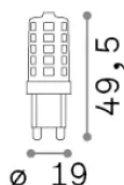

Info sorgente e prestazionali

Potenza	4 W
Emissione	Diffuse
Consumo massimo	max 4 W
CCT LED	3000 K
Durata LED (t. 25°C)	15000 h
CRI	> 80
Fascio luminoso	-
Flusso utile	510 lm
Rischio fotobiologico	1