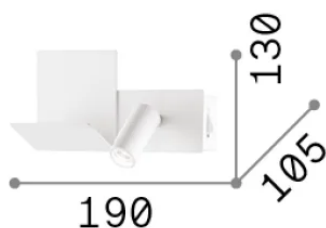

Info generali

Interno - Applique

Indoor wall mounted adjustable and non-dimmable lamp with integrated LED sources, in-built switch, in-built USB port and direct light emission

Ean	8021696306810
Articolo	KOMODO-2 AP BIANCO
Installazione	Applique
Garanzia	5 years
Peso lordo	0.63 kg
Volume	0.002079 m ³

Info sorgente e prestazionali

Sorgente integrata	Integrated LED module
Sorgente sostituibile	Replaceable (by qualified operators only)
Potenza	4,5 W
Emissione	Direct
Consumo massimo	max 4,5 W
Caratteristiche LED	LED SMD
CCT LED	3000 K
Durata LED (t. 25°c)	20000 h
CRI	> 90
SDCM	3
Fascio luminoso	25°
Flusso sorgente	240 lm
Flusso utile	200 lm
Rischio fotobiologico	2
Potenza in stand-by	< 0.50 W