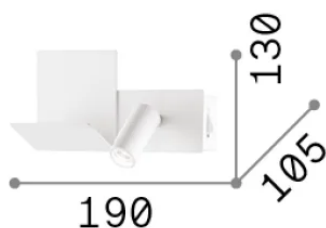

Info generali

Interno - Applique

Indoor wall mounted adjustable and non-dimmable lamp with integrated LED sources, in-built switch, in-built USB port and direct light emission

Ean	8021696306827
Articolo	KOMODO-2 AP NERO
Installazione	Applique
Garanzia	5 years
Peso lordo	0.8 kg
Volume	0.002079 m ³

Info sorgente e prestazionali

Sorgente integrata	Integrated LED module
Sorgente sostituibile	Replaceable (by qualified operators only)
Potenza	4,5 W
Emissione	Direct
Consumo massimo	max 4,5 W
Caratteristiche LED	LED SMD
CCT LED	3000 K
Durata LED (t. 25°c)	20000 h
CRI	> 90
SDCM	3
Fascio luminoso	25°
Flusso sorgente	240 lm
Flusso utile	200 lm
Rischio fotobiologico	2
Potenza in stand-by	< 0.50 W