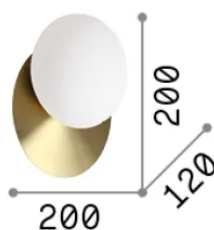

Info sorgente e prestazionali

Sorgente integrata	Light bulb (included)
Sorgente sostituibile	Replaceable
Potenza	GX53 max 1 x 15 W
Emissione	Diffuse
Consumo massimo	-
Lampadina inclusa	123936 GX53 9W 3000K CRI80
Lampadina consigliata	123936 GX53 9W 3000K CRI80