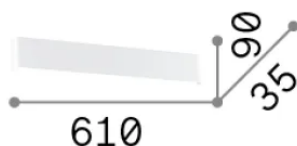

Info sorgente e prestazionali

Sorgente integrata	Integrated LED module
Sorgente sostituibile	No
Potenza	19,5 W
Emissione	Direct + Indirect
Consumo massimo	max 19,5 W
Caratteristiche LED	LED SMD
CCT LED	4000 K
Durata LED (t. 25°c)	35000 h
CRI	> 90
SDCM	3
Fascio luminoso	-
Flusso sorgente	2250 lm
Flusso utile	1950 lm
Rischio fotobiologico	1