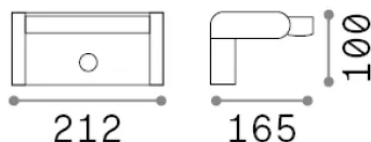

Info generali

Esterno - Applique

Outdoor wall mounted adjustable lamp with integrated LED sources, in-built sensor and direct light emission

Ean	8021696307176
Articolo	SWIPE AP SENSOR COFFEE
Installazione	Applique
Garanzia	5 years
Peso lordo	1.41 kg
Volume	0.005681 m ³

Info sorgente e prestazionali

Sorgente integrata	Integrated LED module
Sorgente sostituibile	No
Potenza	LED 21 W
Emissione	Direct
Consumo massimo	max 21 W
Caratteristiche LED	LED SMD
CCT LED	3000 K
Durata LED (t. 25°c)	50000 h
CRI	> 90
SDCM	3
Fascio luminoso	105°
Flusso sorgente	2300 lm
Flusso utile	1390 lm
Rischio fotobiologico	1
Potenza in stand-by	< 0.50 W