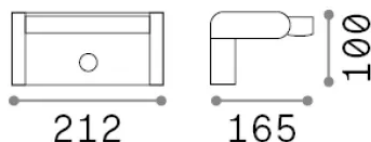

Info sorgente e prestazionali

Sorgente integrata	Integrated LED module
Sorgente sostituibile	No
Potenza	LED 21 W
Emissione	Direct
Consumo massimo	max 21 W
Caratteristiche LED	LED SMD
CCT LED	3000 K
Durata LED (t. 25°c)	50000 h
CRI	> 90
SDCM	3
Fascio luminoso	105°
Flusso sorgente	2300 lm
Flusso utile	1390 lm
Rischio fotobiologico	1
Potenza in stand-by	< 0.50 W
Lampadina inclusa	1
Lampadina consigliata	LED INTEGRATO 2300Lm 3000K