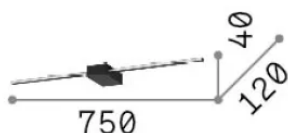

Info sorgente e prestazionali

Sorgente integrata	Integrated LED module
Sorgente sostituibile	No
Potenza	LED 12 W
Emissione	Direct
Consumo massimo	max 12 W
Caratteristiche LED	LED SMD
CCT LED	3000 K
Durata LED (t. 25°C)	50000 h
CRI	> 90
SDCM	3
Flusso sorgente	1250 lm
Flusso utile	440 lm
Rischio fotobiologico	1
Lampadina inclusa	1
Lampadina consigliata	LED INTEGRATO 1250Lm 3000K