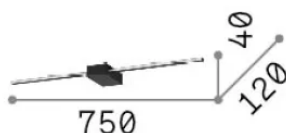

Info sorgente e prestazionali

Sorgente integrata	Integrated LED module
Sorgente sostituibile	No
Potenza	LED 12 W
Emissione	Direct
Consumo massimo	max 12 W
Caratteristiche LED	LED SMD
CCT LED	3000 K
Durata LED (t. 25°C)	50000 h
CRI	> 90
SDCM	3
Flusso sorgente	1250 lm
Flusso utile	550 lm
Rischio fotobiologico	1
Lampadina inclusa	1
Lampadina consigliata	LED INTEGRATO 1250Lm 3000K