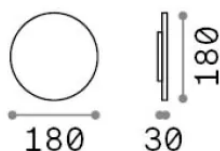

Info sorgente e prestazionali

Sorgente integrata	Integrated LED module
Sorgente sostituibile	No
Potenza	LED 9 W
Emissione	Indirect
Consumo massimo	max 9 W
Caratteristiche LED	LED SMD
CCT LED	3000 K
Durata LED (t. 25°C)	30000 h
CRI	> 90
SDCM	3
Flusso sorgente	950 lm
Flusso utile	600 lm
Rischio fotobiologico	1
Lampadina inclusa	1
Lampadina consigliata	LED INTEGRATO 950lm 3000K