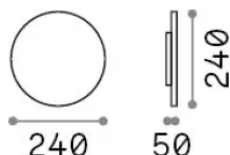

Info sorgente e prestazionali

Sorgente integrata	Integrated LED module
Sorgente sostituibile	No
Potenza	LED 12 W
Emissione	Indirect
Consumo massimo	max 12 W
Caratteristiche LED	LED SMD
CCT LED	3000 K
Durata LED (t. 25°c)	30000 h
CRI	> 90
SDCM	3
Flusso sorgente	1250 lm
Flusso utile	850 lm
Rischio fotobiologico	1
Lampadina inclusa	1
Lampadina consigliata	LED INTEGRATO 1250Lm 3000K