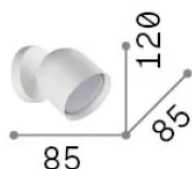

Info sorgente e prestazionali

Sorgente integrata	Light bulb (included)
Sorgente sostituibile	No
Potenza	GX53 max 1 x 15 W
Emissione	Direct
Consumo massimo	-
Lampadina inclusa	123936 GX53 9W 3000K CRI80
Lampadina consigliata	123936 GX53 9W 3000K CRI80