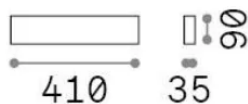

Info generali

Interno - Applique

Indoor wall mounted linear fitting with integrated LED sources and direct/indirect light emission

Ean	8021696316789
Articolo	DELTA LED AP D041 BIANCO 3000K
Installazione	Applique
Garanzia	5 years
Peso lordo	0.8 kg
Volume	0.004388 m³

Info tecniche e installative

Peso netto	0.58 kg
Classe di isolamento	I
Grado di protezione	IP20
Conformità	CE
Temperatura d'esercizio	0° ~ +40 °C
Dimmer	Non-dimmable, On-Off
Alimentazione	220-240 V AC 50/60 Hz
Alimentatore	In-built, included Replaceable (by qualified operators only), electronic

Info sorgente e prestazionali

Sorgente integrata	Integrated LED module
Sorgente sostituibile	No
Potenza	14 W
Emissione	Direct + Indirect
Consumo massimo	max 14 W
Caratteristiche LED	LED SMD
CCT LED	3000 K
Durata LED (t. 25°c)	35000 h
CRI	> 90
SDCM	3
Fascio luminoso	-
Flusso sorgente	1550 lm
Flusso utile	1110 lm
Rischio fotobiologico	1