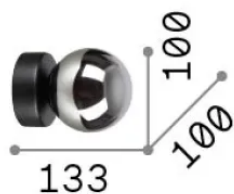

Info sorgente e prestazionali

Sorgente integrata	Light bulb (included)
Sorgente sostituibile	Replaceable
Potenza	G9 max 1 x 15 W
Emissione	Diffuse
Consumo massimo	-
Lampadina inclusa	209043 G9 3.0W 3000K CRI80
Lampadina consigliata	305486 G9 4.0W 3000K CRI80