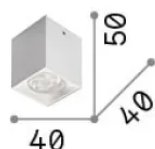

Info sorgente e prestazionali

Sorgente integrata	Integrated LED module
Sorgente sostituibile	No
Potenza	5 W
Emissione	Direct
Consumo massimo	max 5 W
Caratteristiche LED	LED DOB
CCT LED	3000 K
Durata LED (t. 25°c)	50000 h
CRI	> 90
SDCM	3
Fascio luminoso	40°
Flusso sorgente	370 lm
Flusso utile	310 lm
Rischio fotobiologico	1