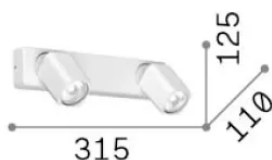

Info generali

Interno - Applique

Indoor ceiling or wall mounted adjustable projector with multiple sources and direct light emission

Ean	8021696321509
Articolo	RUDY AP2 SQUARE NERO
Installazione	Applique
Garanzia	5 years
Peso lordo	0.57 kg
Volume	0.002423 m ³

Info sorgente e prestazionali

Sorgente integrata	Light bulb (included)
Sorgente sostituibile	No
Potenza	GU10 max 2 x 35 W
Emissione	Direct
Consumo massimo	-
Lampadina inclusa	123943 GU10 07W 540Lm 3000K CRI90
Lampadina consigliata	123943 GU10 07W 540Lm 3000K CRI90