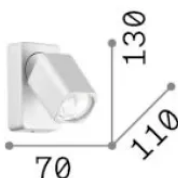

Info sorgente e prestazionali

Sorgente integrata	Light bulb (included)
Sorgente sostituibile	No
Potenza	GU10 max 1 x 35 W
Emissione	Direct
Consumo massimo	-
Lampadina inclusa	123943 GU10 07W 540Lm 3000K CRI90
Lampadina consigliata	123943 GU10 07W 540Lm 3000K CRI90