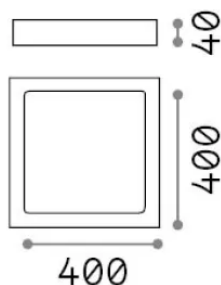

Info sorgente e prestazionali

Sorgente integrata	Integrated LED module
Sorgente sostituibile	No
Potenza	36 W
Emissione	Direct
Consumo massimo	max 36 W
Caratteristiche LED	LED SMD
CCT LED	4000 K
Durata LED (t. 25°C)	25000 h
CRI	> 90
SDCM	3
Fascio luminoso	118°
Flusso sorgente	4200 lm
Flusso utile	3120 lm
Rischio fotobiologico	EXEMPT