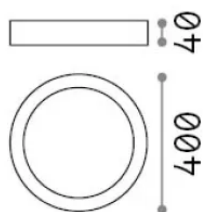

Info sorgente e prestazionali

Sorgente integrata	Integrated LED module
Sorgente sostituibile	No
Potenza	36 W
Emissione	Direct
Consumo massimo	max 36 W
Caratteristiche LED	LED SMD
CCT LED	4000 K
Durata LED (t. 25°c)	25000 h
CRI	> 90
SDCM	3
Fascio luminoso	118°
Flusso sorgente	4200 lm
Flusso utile	3120 lm
Rischio fotobiologico	EXEMPT