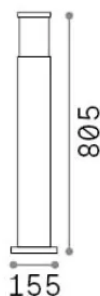

Info generali

Esterno - Lampade da terra

Outdoor ground mounted bollard with diffuse light emission

Ean	8021696321882
Articolo	TORRE PT1 H80 ANTRACITE
Installazione	Lampade da terra
Garanzia	5 years
Peso lordo	3.83 kg
Volume	0.03192 m ³