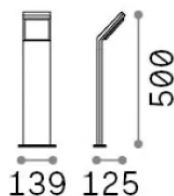

Info sorgente e prestazionali

Sorgente integrata	Integrated LED module
Sorgente sostituibile	No
Potenza	8,5 W
Emissione	Direct
Consumo massimo	max 8,5 W
Caratteristiche LED	LED SMD
CCT LED	3000 K
Durata LED (t. 25°c)	30000 h
CRI	> 90
SDCM	3
Fascio luminoso	120°
Flusso sorgente	950 lm
Flusso utile	780 lm