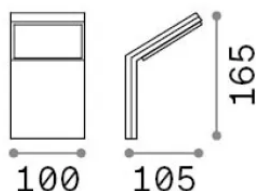

Info sorgente e prestazionali

Sorgente integrata	Integrated LED module
Sorgente sostituibile	No
Potenza	8,5 W
Emissione	Direct
Consumo massimo	max 8,5 W
Caratteristiche LED	LED SMD
CCT LED	3000 K
Durata LED (t. 25°c)	30000 h
CRI	> 90
SDCM	3
Fascio luminoso	120°
Flusso sorgente	950 lm
Flusso utile	780 lm