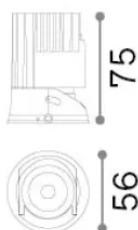

Info sorgente e prestazionali

Sorgente integrata	Integrated LED module
Sorgente sostituibile	Replaceable (by qualified operators only)
Potenza	13 W
Emissione	Direct
Consumo massimo	max 13 W
Caratteristiche LED	LED COB CITIZEN
CCT LED	4000 K
Durata LED (t. 25°c)	50000 h
CRI	> 90
SDCM	3
Fascio luminoso	40°
Flusso sorgente	1150 lm
Flusso utile	940 lm