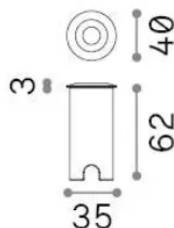

Info generali

Esterno - Lampade da incasso

Outdoor ground recessed projector with integrated LED sources and direct light emission

Ean	8021696325156
Articolo	ROCKET FI D4.0 WIDE 3000K
Installazione	Lampade da incasso
Garanzia	5 years
Peso lordo	0.24 kg
Volume	0.000608 m³

Info tecniche e installative

Peso netto	0.21 kg
Classe di isolamento	III
Grado di protezione	IP67
Conformità	CE
Temperatura d'esercizio	-15° ~ +45 °C
Dimmer	Non-dimmable, On-Off
Alimentazione	3 V DC
Alimentatore	Required, remoted, not included, code 325163

Info sorgente e prestazionali

Sorgente integrata	Integrated LED module
Sorgente sostituibile	No
Potenza	LED 2,5 W
Emissione	Direct
Consumo massimo	max 2,5 W
Caratteristiche LED	LED SMD
CCT LED	3000 K
Durata LED (t. 25°c)	35000 h
CRI	> 90
SDCM	3
Fascio luminoso	20°
Flusso sorgente	180 lm
Flusso utile	110 lm
Rischio fotobiologico	2
Lampadina inclusa	1
Lampadina consigliata	LED INTEGRATO 180Lm 3000K