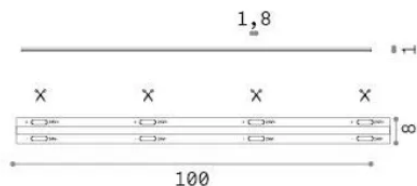

## Lampadine e accessori - Strip led

Indoor dimmable LED strip with integrated LED sources and direct light emission

<b>Ean</b>	8021696325958
<b>Articolo</b>	STRIP LED COB 08W/M 3000K CRI90 IP20
<b>Installazione</b>	Slot / Tesi 20 mm profile - max length for connection in line: 5 m
<b>Garanzia</b>	5 years
<b>Peso lordo</b>	0.1 kg
<b>Volume</b>	0.000544 m <sup>3</sup>