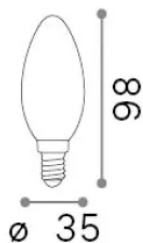

Info sorgente e prestazionali

Potenza	4 W
Emissione	Diffuse
Consumo massimo	max 4 W
CCT LED	3000 K
Durata LED (t. 25°C)	15000 h
CRI	> 80
Fascio luminoso	-
Flusso utile	430 lm